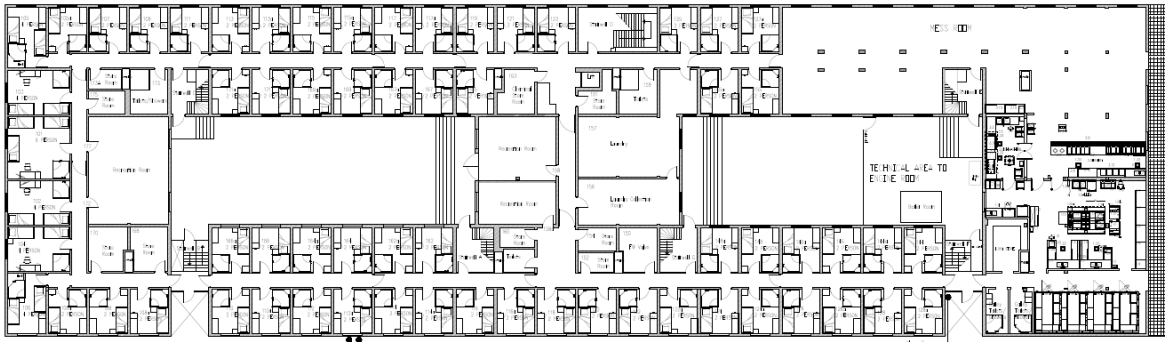

ENQUIRIES

enquiries@bibbymarine.com
www.bibbymarine.com